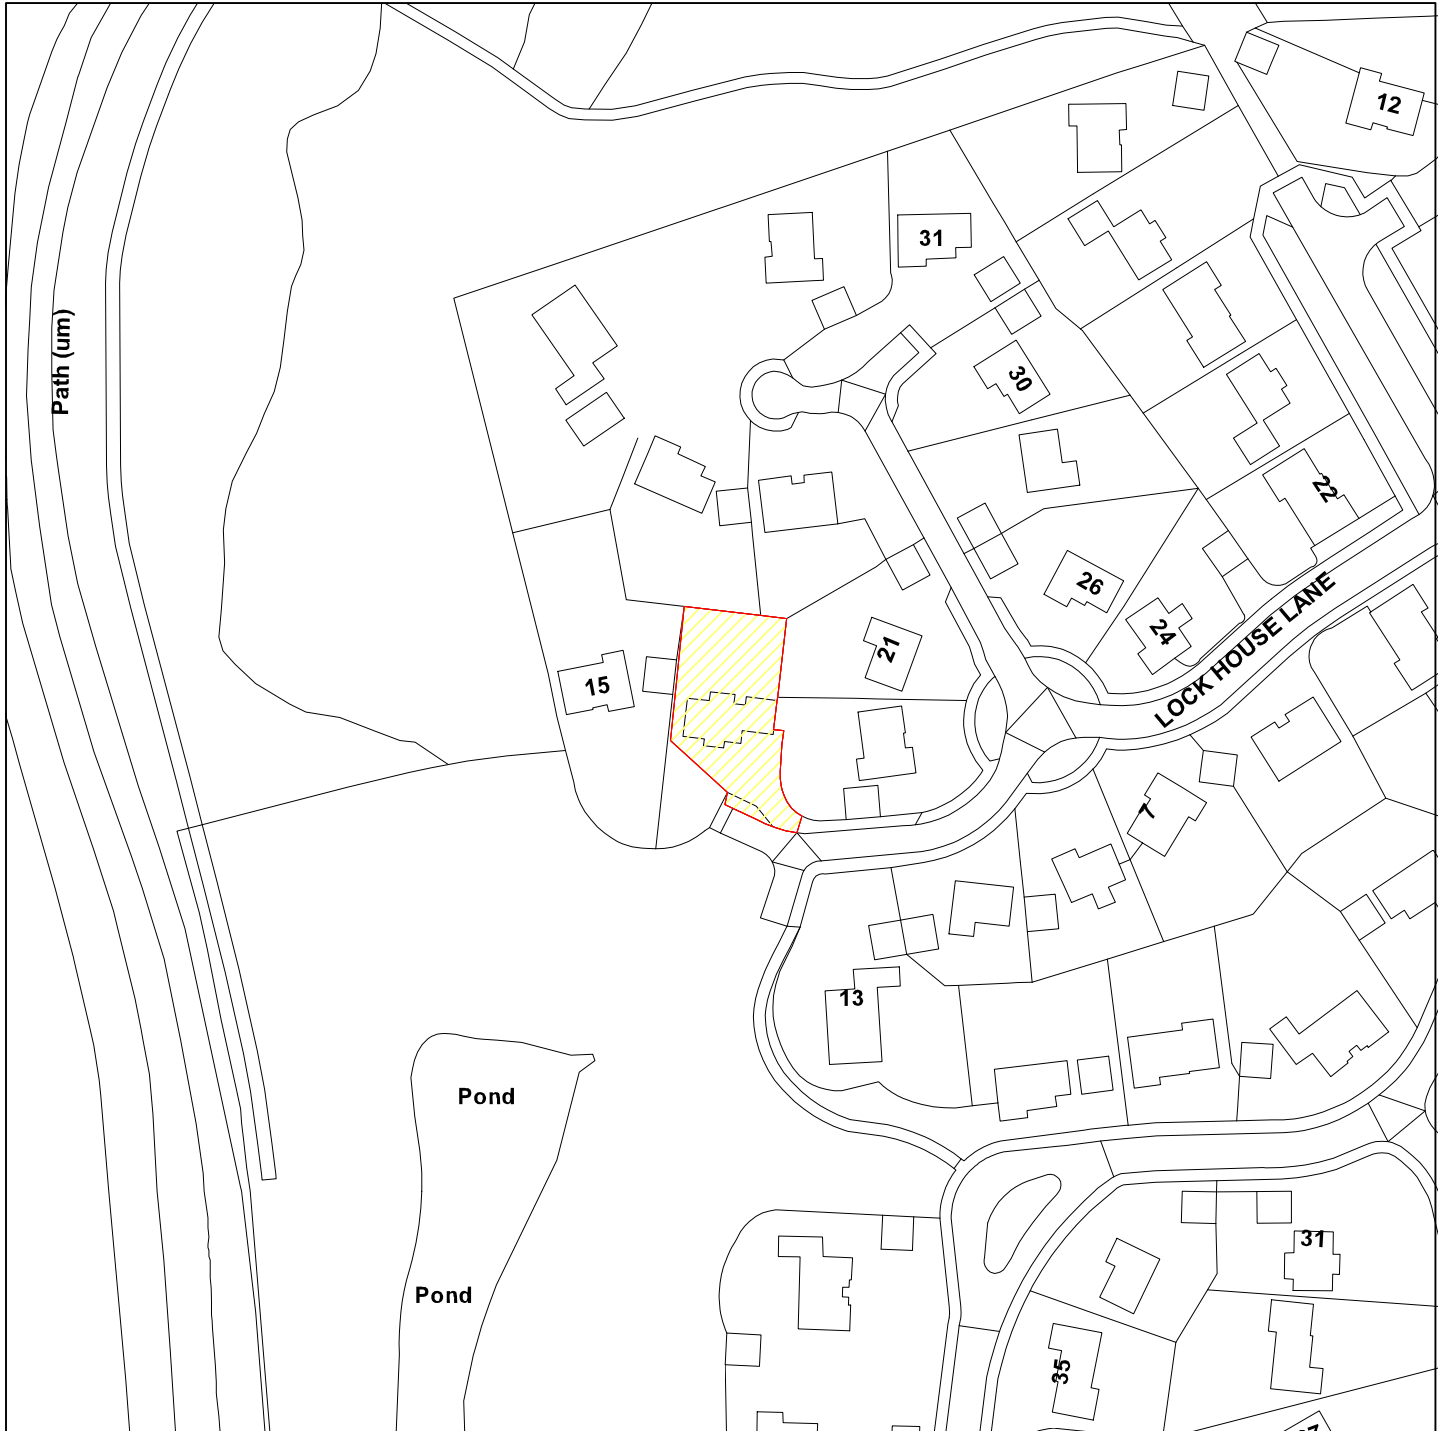

# 17 Lockhouse Lane

11/00096/FUL

Scale : 1:1250

Reproduced from the Ordnance Survey map with the permission of the Controller of Her Majesty's Stationery Office © Crown Copyright 2000.

Unauthorised reproduction infringes Crown Copyright and may lead to prosecution or civil proceedings.

<b>Organisation</b>	City of York Council
<b>Department</b>	Planning and Sustainable Development
<b>Comments</b>	
<b>Date</b>	28 February 2011
<b>SLA Number</b>	Not Set